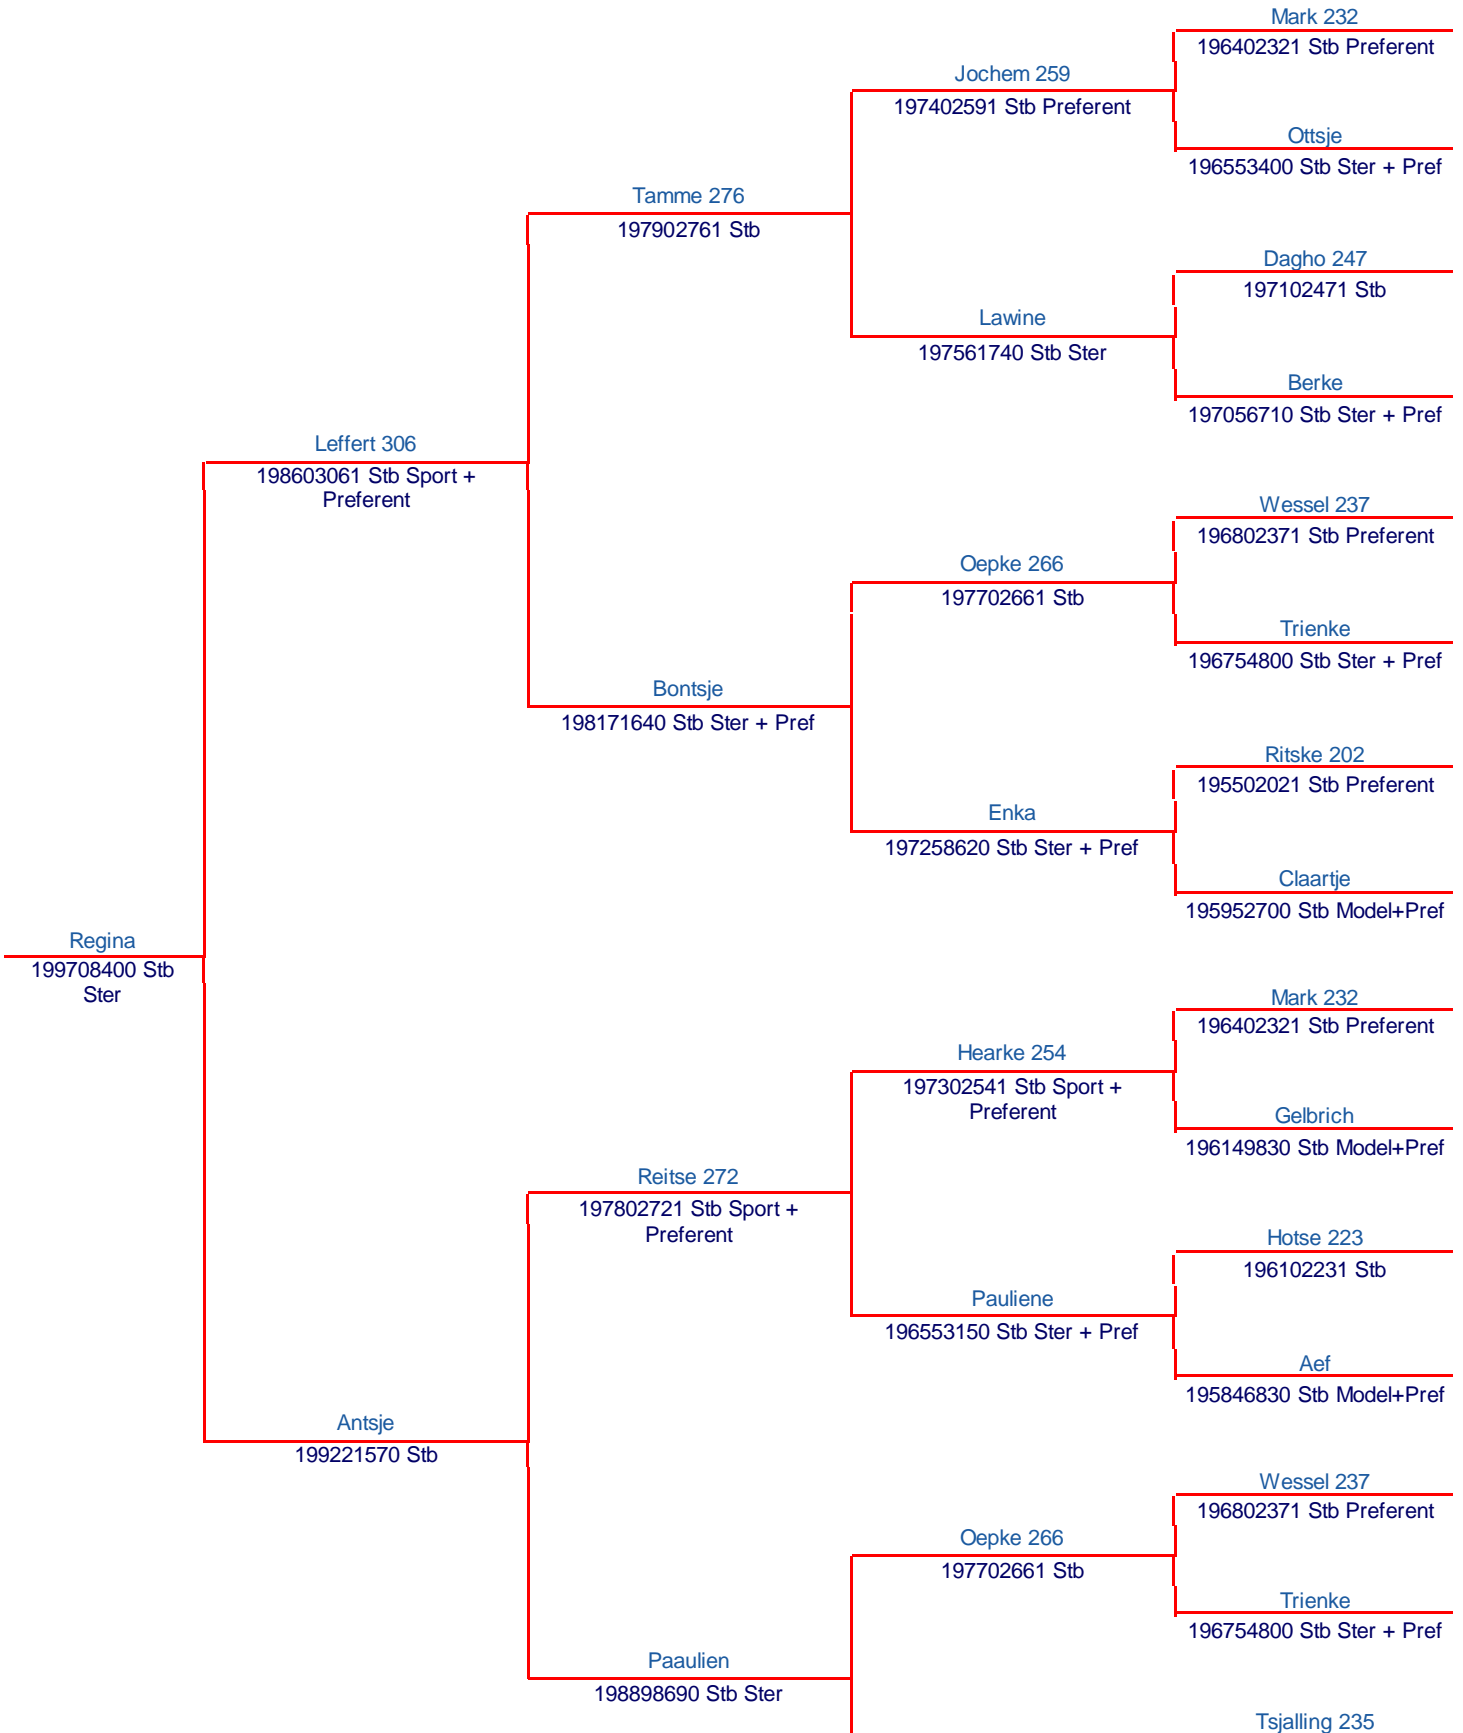

199708400 Regina (Merrie, 03-04-1997, Stb Ster)
 Regina was bred to Gerryt 360 on 3/27/2011 and is confirmed in foal at 18 days
 This mare is a proven trail horse!!! She goes in rivers and alongside traffic!
 \$18,000 OBO If interested, contact sue@legacyfriesians.com or 503-349-5761

Clasientje
198275060 Stb Ster + Pref

196702351 Stb Preferent

Lyda
196351900 KFPS Stb
Model

Identification information		
Identification information	Value	Date recorded
Inbreeding percentage	4.88 %	03-04-1997
Aftekening toegestaan	Geen	03-04-1997
Kleur	Zwart	03-04-1997
Schofthoogte	160	05-07-2000
Verwantschapspercentage	Verwantschapspercentage	15-03-2010
Vosfactor	Onbekend	03-04-1997